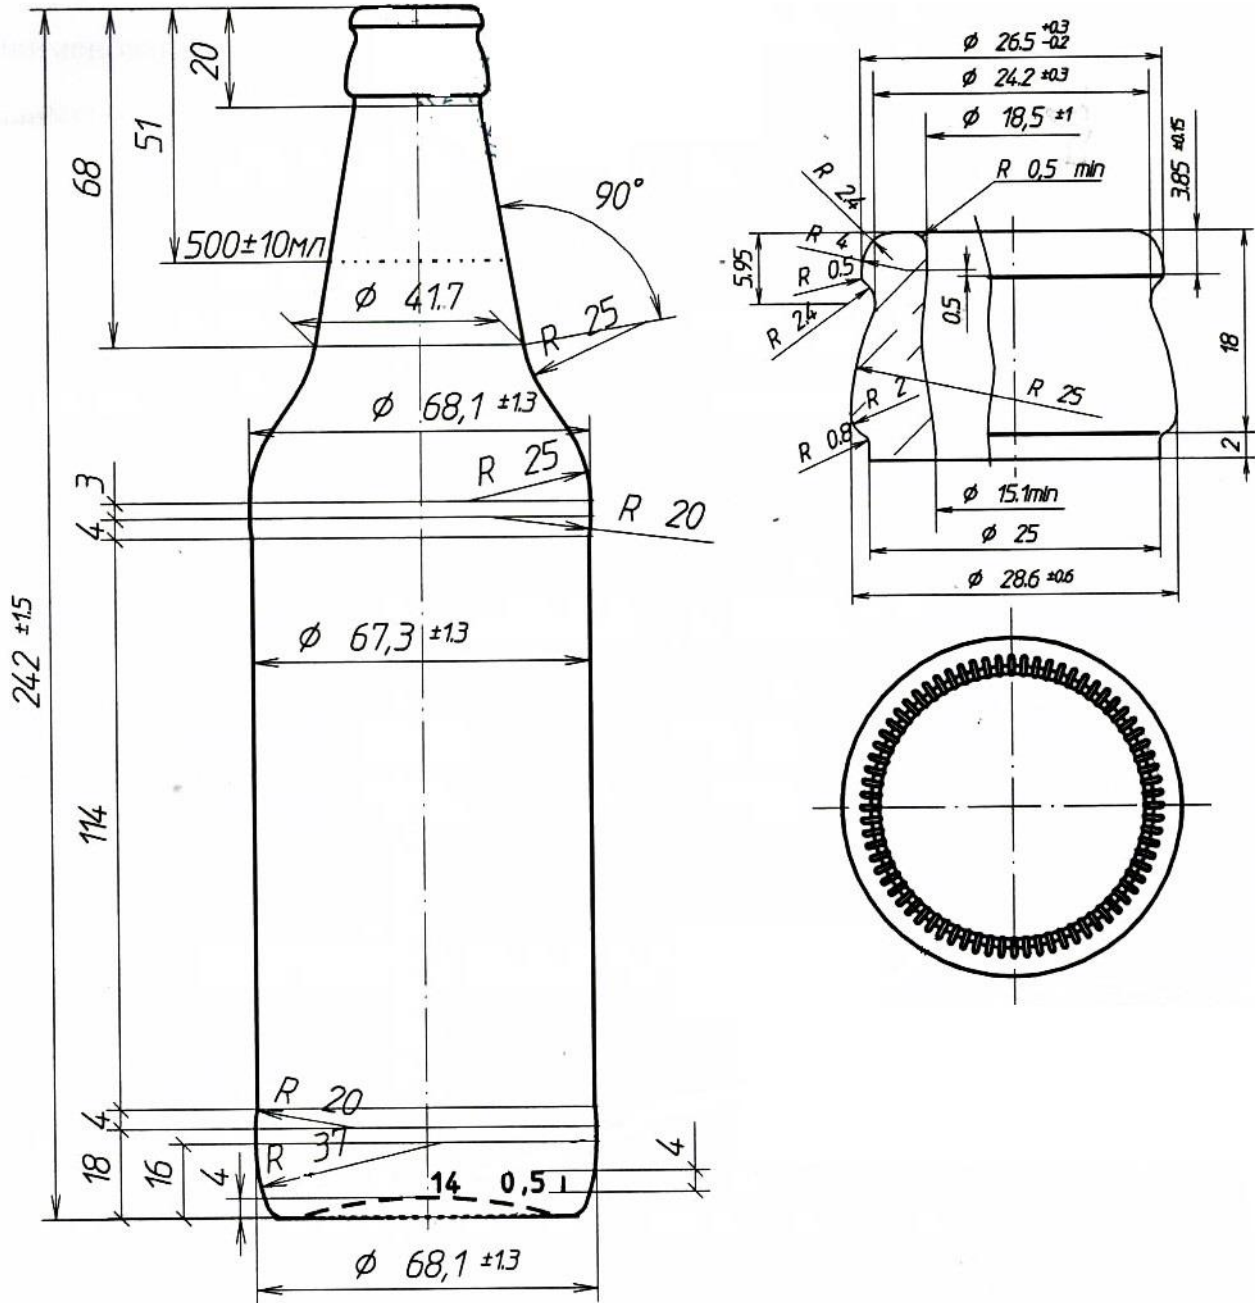

**alevgor glass**

*Long Neck 500 ml*

Code	4001
Capacity	500 ml
Weight	355 g
Units per pallet	1848